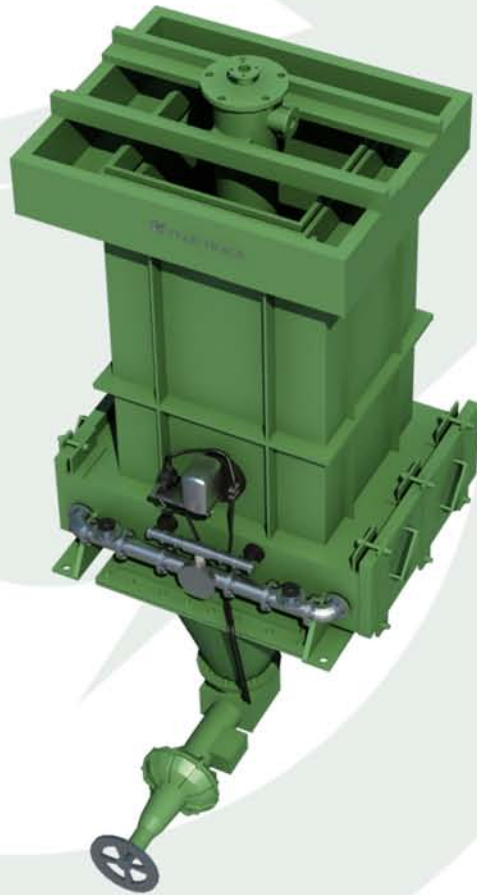

Decide with Confidence

STAR TRACE[®]
PRIVATE LIMITED

LABORATORY FLOATEX DENSITY SEPARATOR

www.startraceld.com

Single Source

**Incorporated testing, design engineering, fabrication,
and services to confirm tailor-made total systems**

INTRODUCTION

Star Trace offers a range of products which are widely used across various laboratories and also hold diverse industrial applications.

These wide range of products are manufactured according to industrial quality and standards.

LABORATORY FLOATEX DENSITY SEPARATOR

The floatex density separator is a hindered bed classifier that consists of an upper square tank and a lower conical section. The unit can be divided into three main zones, the upper zone (Zone A) above the feed inlet, intermediate zone (zone B) between the feed inlet and teeter water addition point and the lower section (Zone C) below the teeter water addition point.